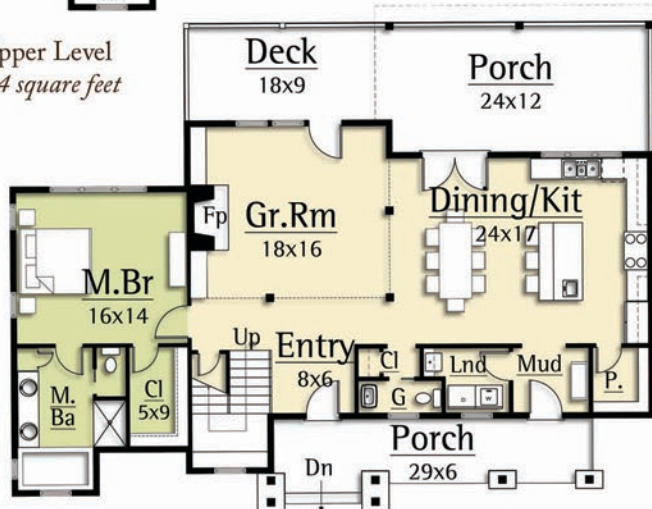

# BITTERROOT

Copyright 2012 MossCreek  
www.MossCreek.net  
800.737.2166

The Bitterroot is a true rustic American style home. The design features 3 bedrooms, 3.5 baths, and a master suite on the main level. The "open plan" design lives like a home many times its true size. A gracious screened porch creates outdoor opportunities free from insects.

The Bitterroot's earthy exterior is defined by wood siding, timbers, glass, and stone.

Upper Level  
804 square feet

Main Level  
1,575 square feet

**BITTERROOT**  
2,379 total square feet

Copyright 2012 MossCreek